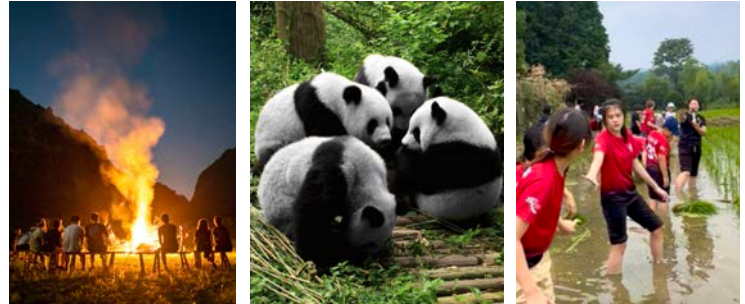

## Sichuan's Wild West

- ◉ Culture & Culinary
  - ◉ Deep Dives
  - ◉ Making Local Food
  - ◉ Art and handcrafts
  - ◉ Tibetan Plateau Treks
- ◉ Wilderness Camping
  - ◉ Service Projects
  - ◉ Bamboo Workshops

## Iconic Locations

### Chengdu, LeShan, Emei Shan

Visit Sichuan's iconic historical and cultural sites while engaging in ancient art forms and practicing historical methods of food production.

For international students living and studying in China and the Asia Pacific region, student trips to Sichuan and Tibet offer an other-worldly experience of a lifetime that is within easy reach. Whether the purpose of the trip is wilderness adventure, cultural studies, or is service oriented, we specialize in catering our trips to meet diverse educational outcomes.